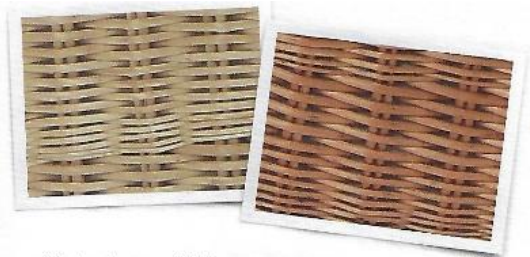

Alan M. Fawcett Funeral Directors

Partners: E.A & A.M. Western N.A.F.D. Dip. F.D. B.I.F.D.

120 Kellet Road, Carnforth. Lancs. LA5 9LS

(01524 733048

info@alanmfawcett.co.uk

The Somerset Willow Coffins

For Burial or Cremation available in traditional coffin shape or rounded ends all complete with suitable name-plate, with natural calico linings.....£700.00
(Special Order).

Available with various colour bandings: Floral decorations NOT included.

- Weatherbeaten gold (shown on the left)
- Natural buff (on the right)