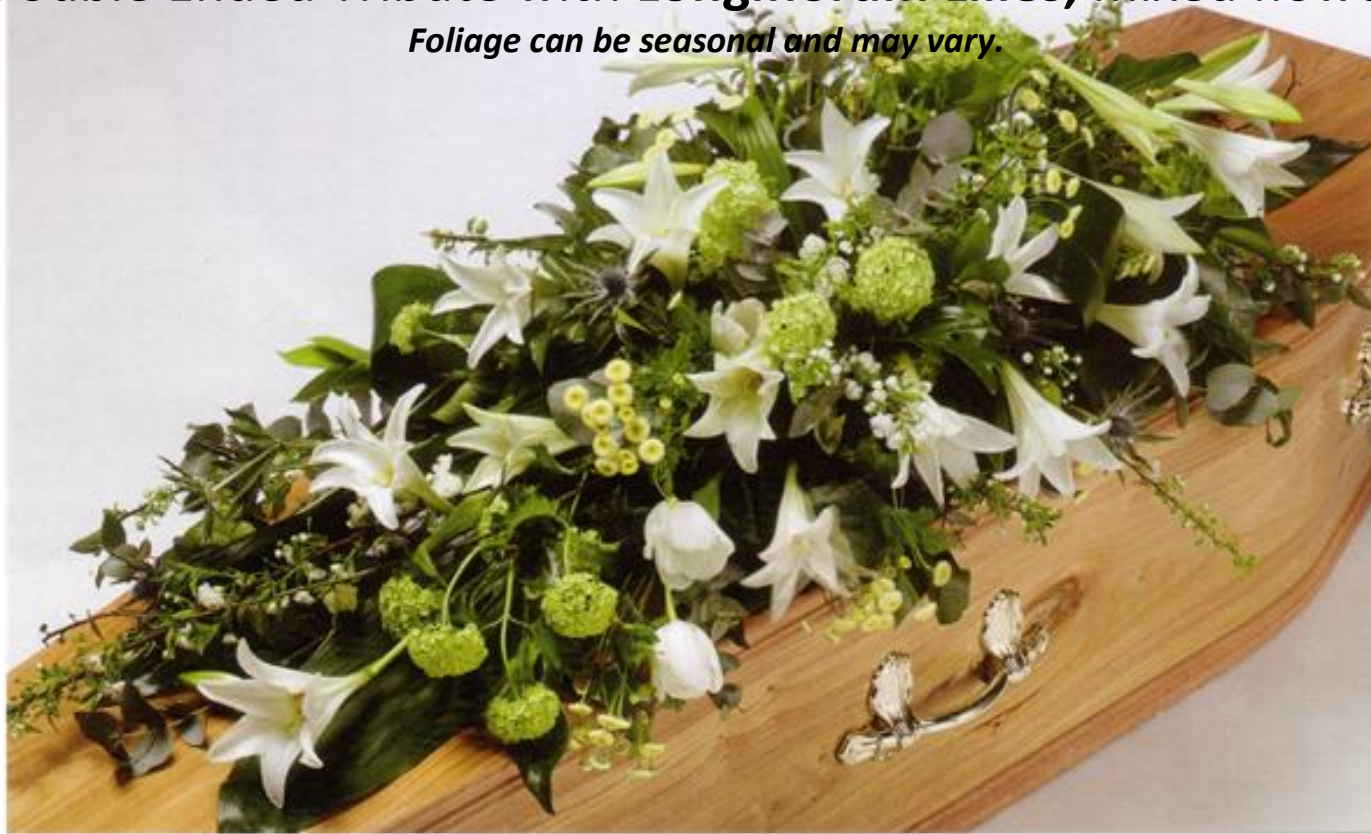

Large (shown)

Longiflorum Lilies with Green Flowers and foliage

(2022)

A beautiful Double Ended Tribute with **Longiflorum Lilies**, mixed flowers and foliage

Foliage can be seasonal and may vary.